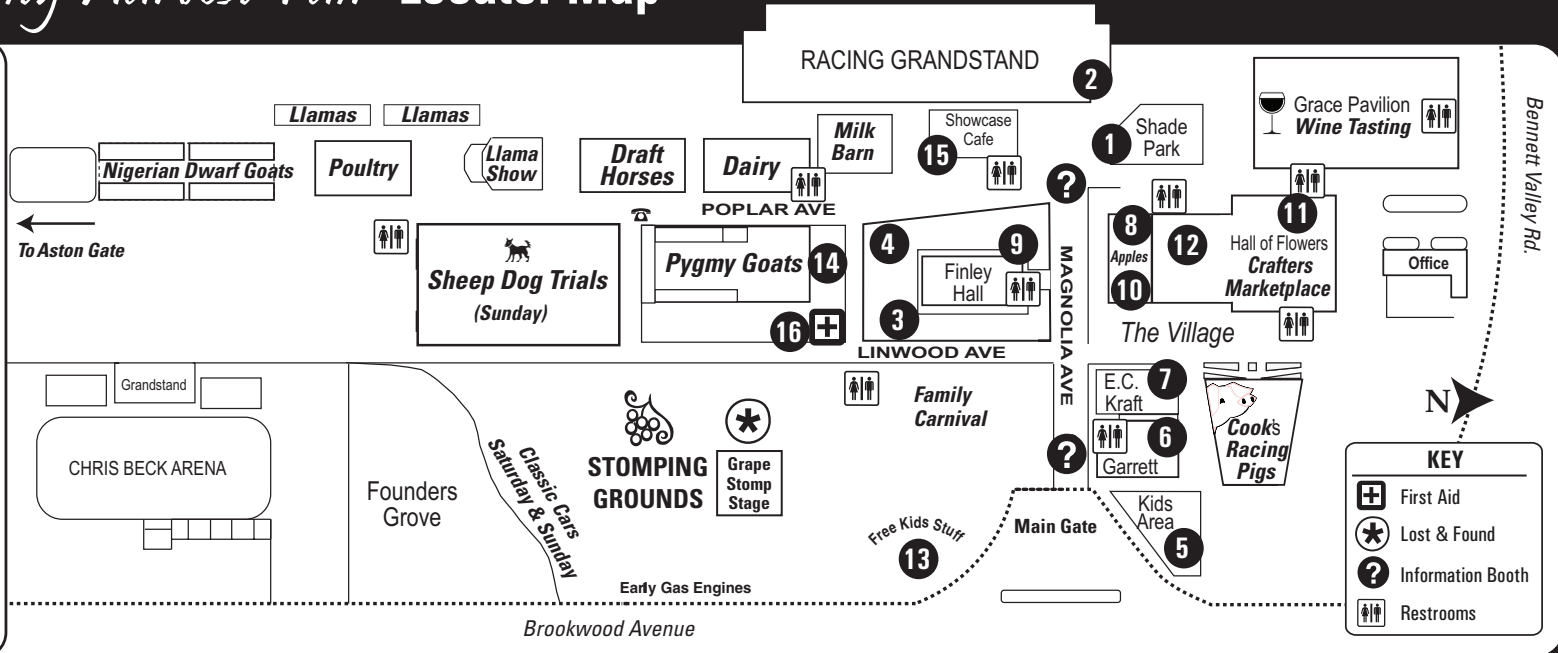

Sonoma County Harvest Fair Locator Map

- 1 Park Stage
- 2 Haunted Room
- 3 Petting Zoo
- 4 BackDoor Circus
- 5 Kids Area Stage
- 6 Arts & Crafts
- 7 Wine Sales
- 8 Apple Tasting
- 9 Art Show & Sale
- 10 Wine Seminars
- 11 Crafters Marketplace
- 12 Garden Courtyard
- 13 Barnyard Scramble
- 14 Uncle Sam's Farm
- 15 Chef Demonstrations
- 16 First Aid

KEY

- First Aid
- Lost & Found
- Information Booth
- Restrooms